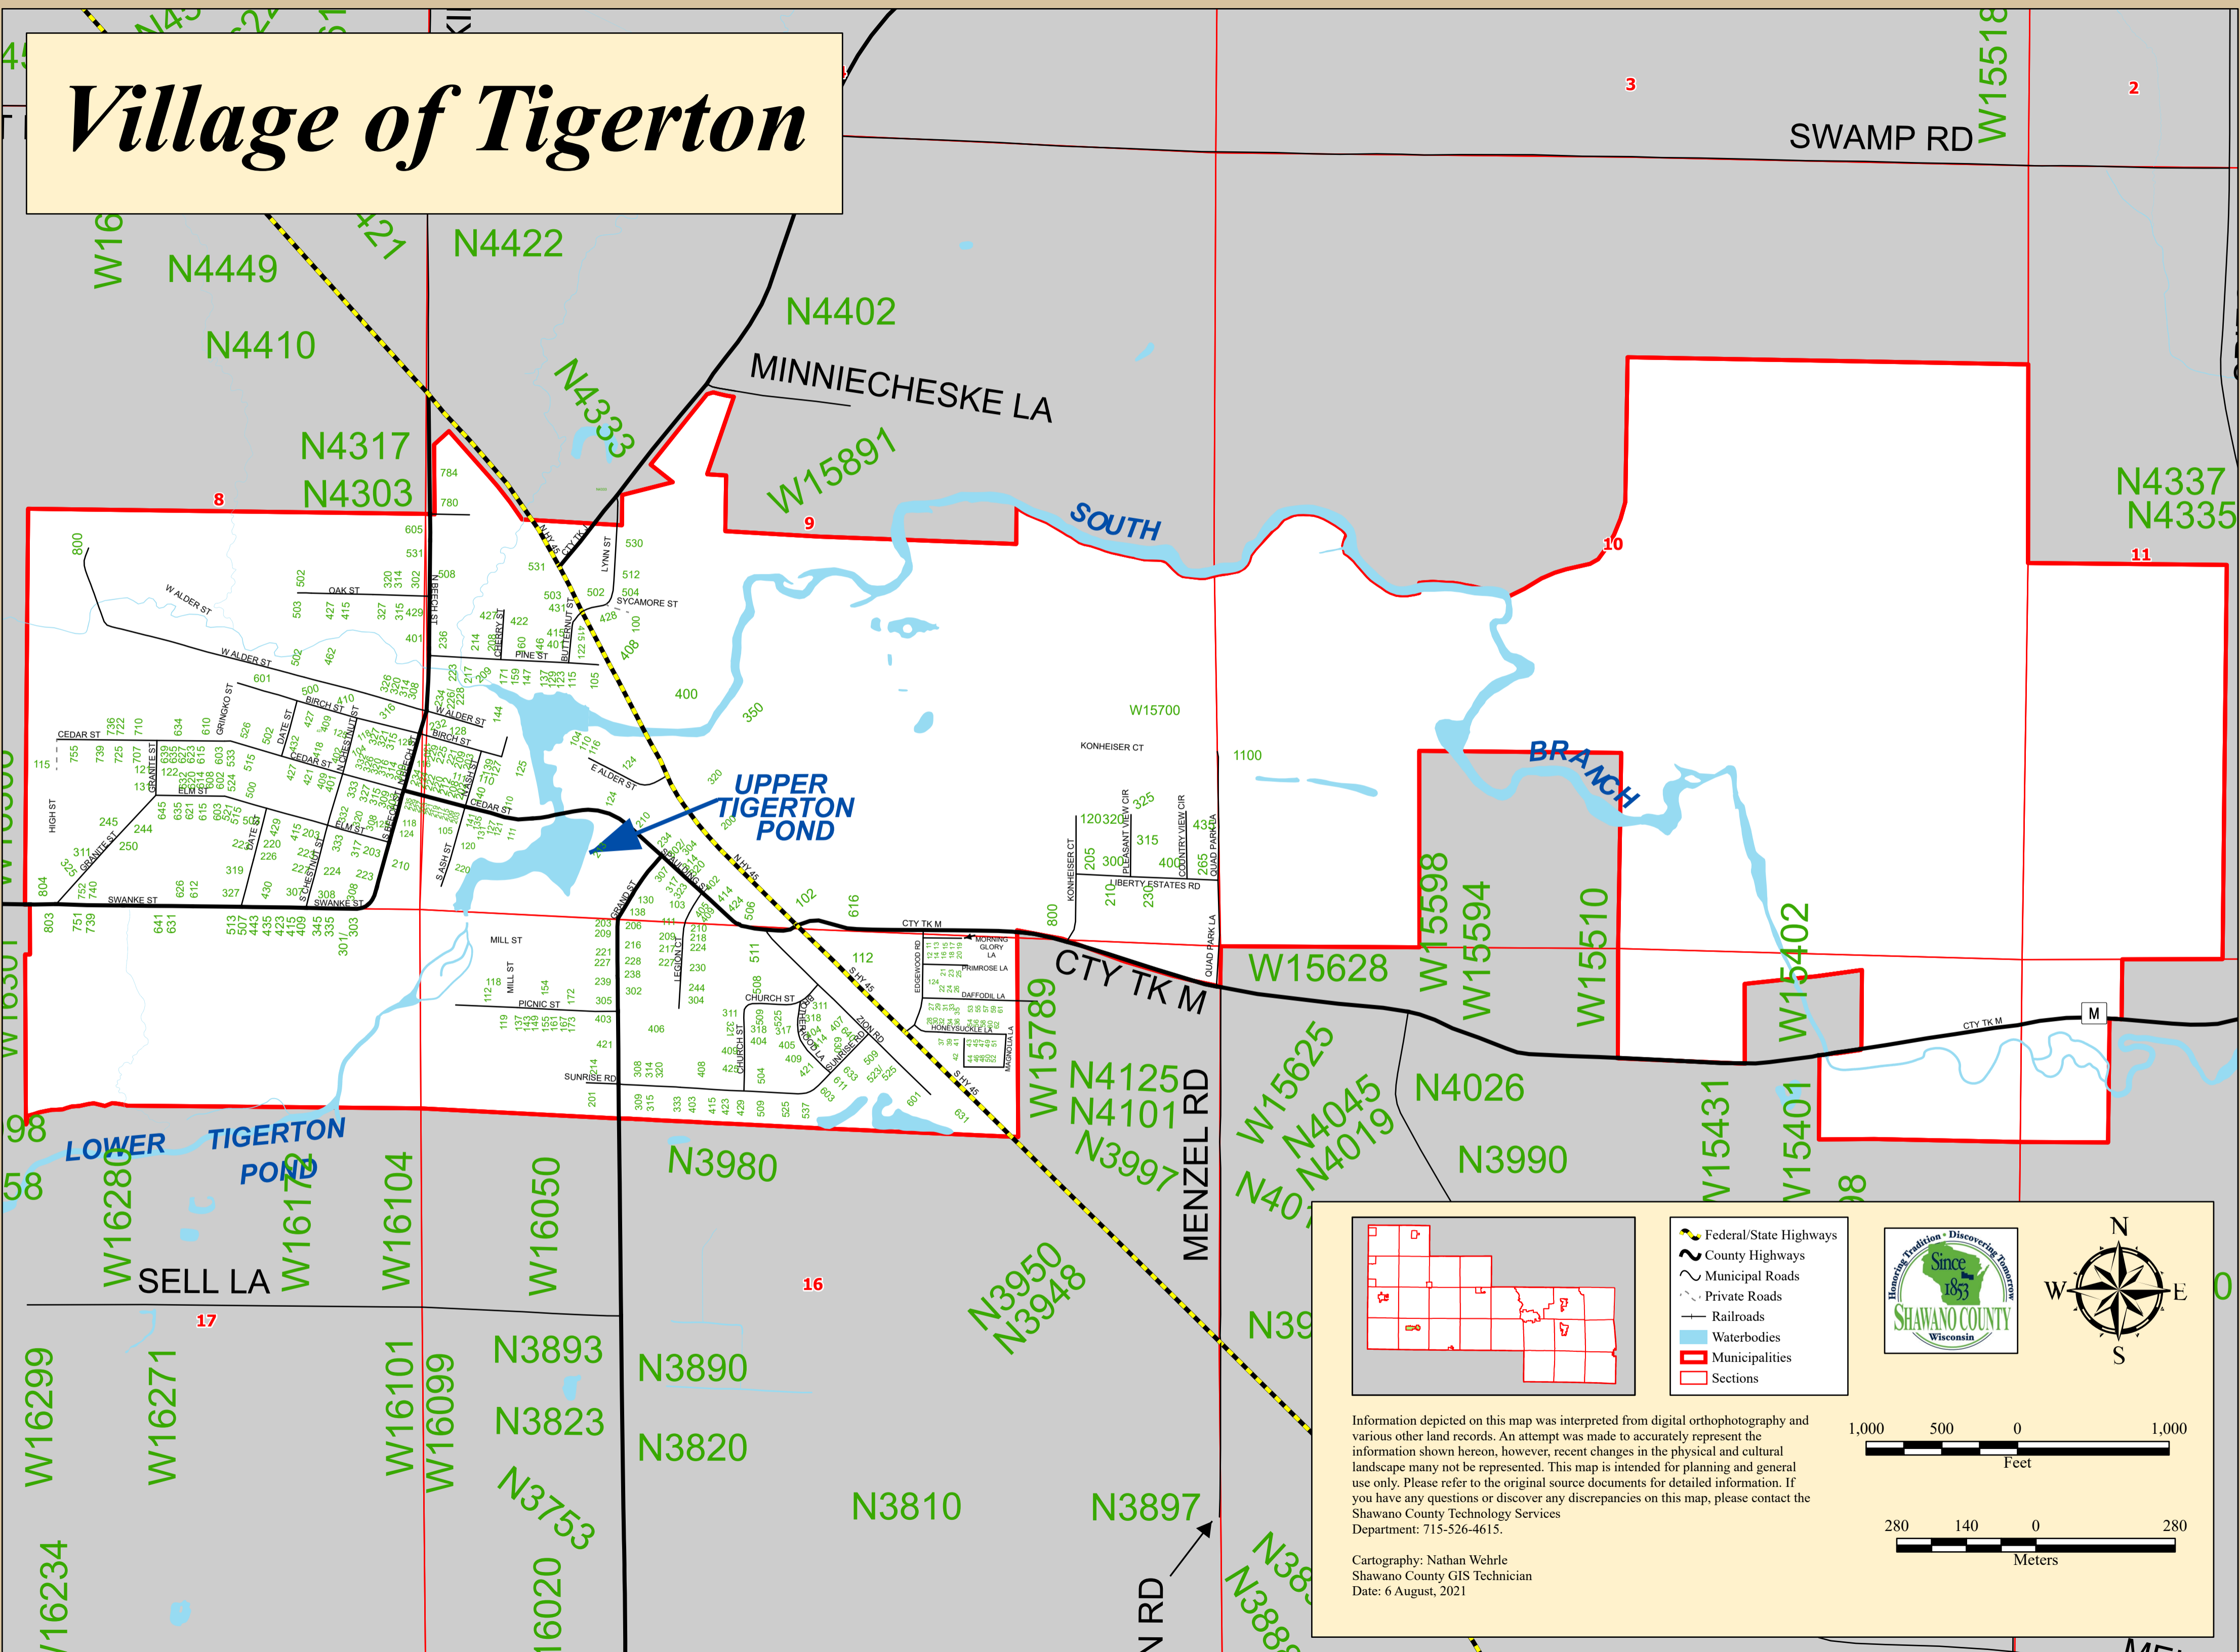

Village of Tigerton

- Federal/State Highways
- County Highways
- Municipal Roads
- Private Roads
- Railroads
- Waterbodies
- Municipalities
- Sections

Information depicted on this map was interpreted from digital orthophotography and various other land records. An attempt was made to accurately represent the information shown hereon, however, recent changes in the physical and cultural landscape many not be represented. This map is intended for planning and general use only. Please refer to the original source documents for detailed information. If you have any questions or discover any discrepancies on this map, please contact the Shawano County Technology Services Department: 715-526-4615.

Cartography: Nathan Wehrle
Shawano County GIS Technician
Date: 6 August, 2021