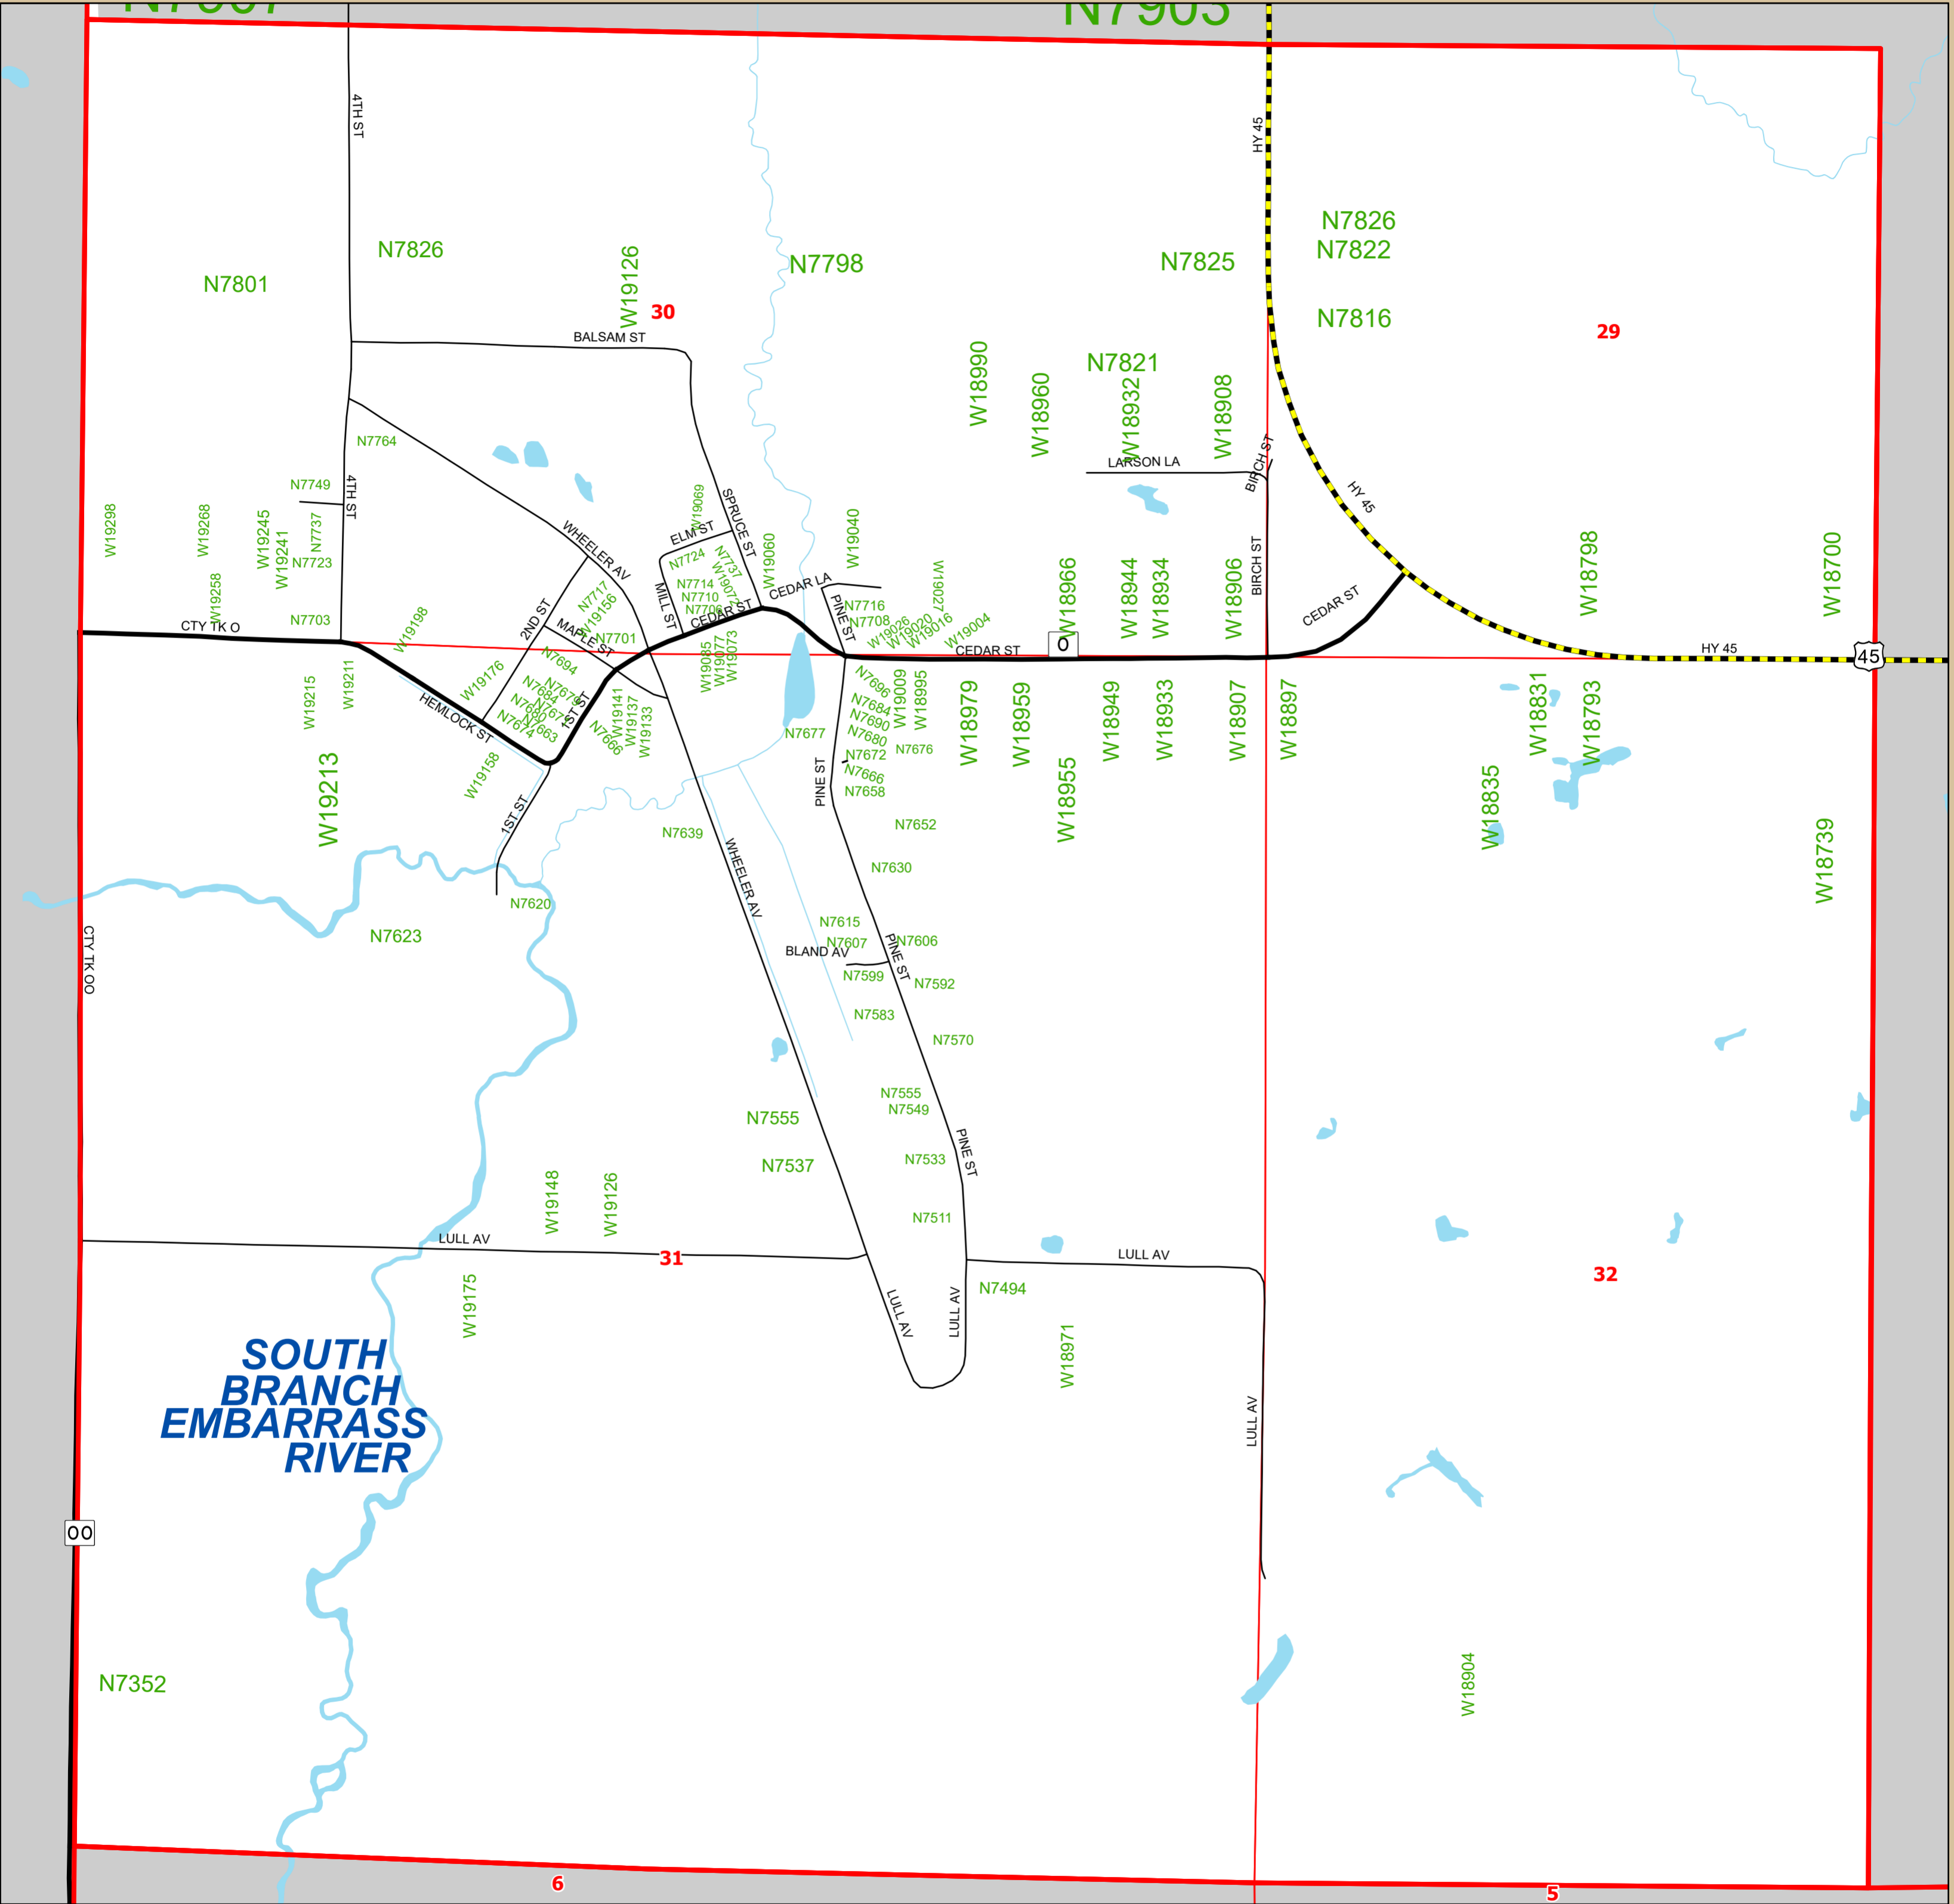

Village of Eland

- Federal/State Highways
- County Highways
- Municipal Roads
- Private Roads
- Railroads
- Waterbodies
- Municipalities
- Sections

Information depicted on this map was interpreted from digital orthophotography and various other land records. An attempt was made to accurately represent the information shown hereon, however, recent changes in the physical and cultural landscape many not be represented. This map is intended for planning and general use only. Please refer to the original source documents for detailed information. If you have any questions or discover any discrepancies on this map, please contact the Shawano County Technology Services Department: 715-526-4615.

Cartography: Nathan Wehrle
Shawano County GIS Technician
Date: 28 July, 2021