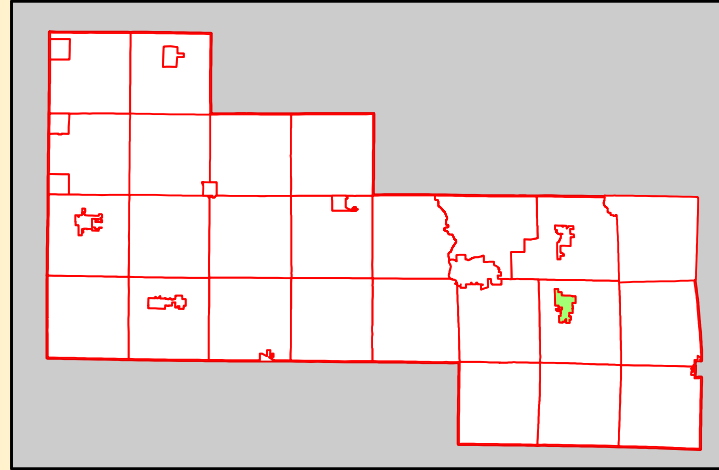

Village of Bonduel