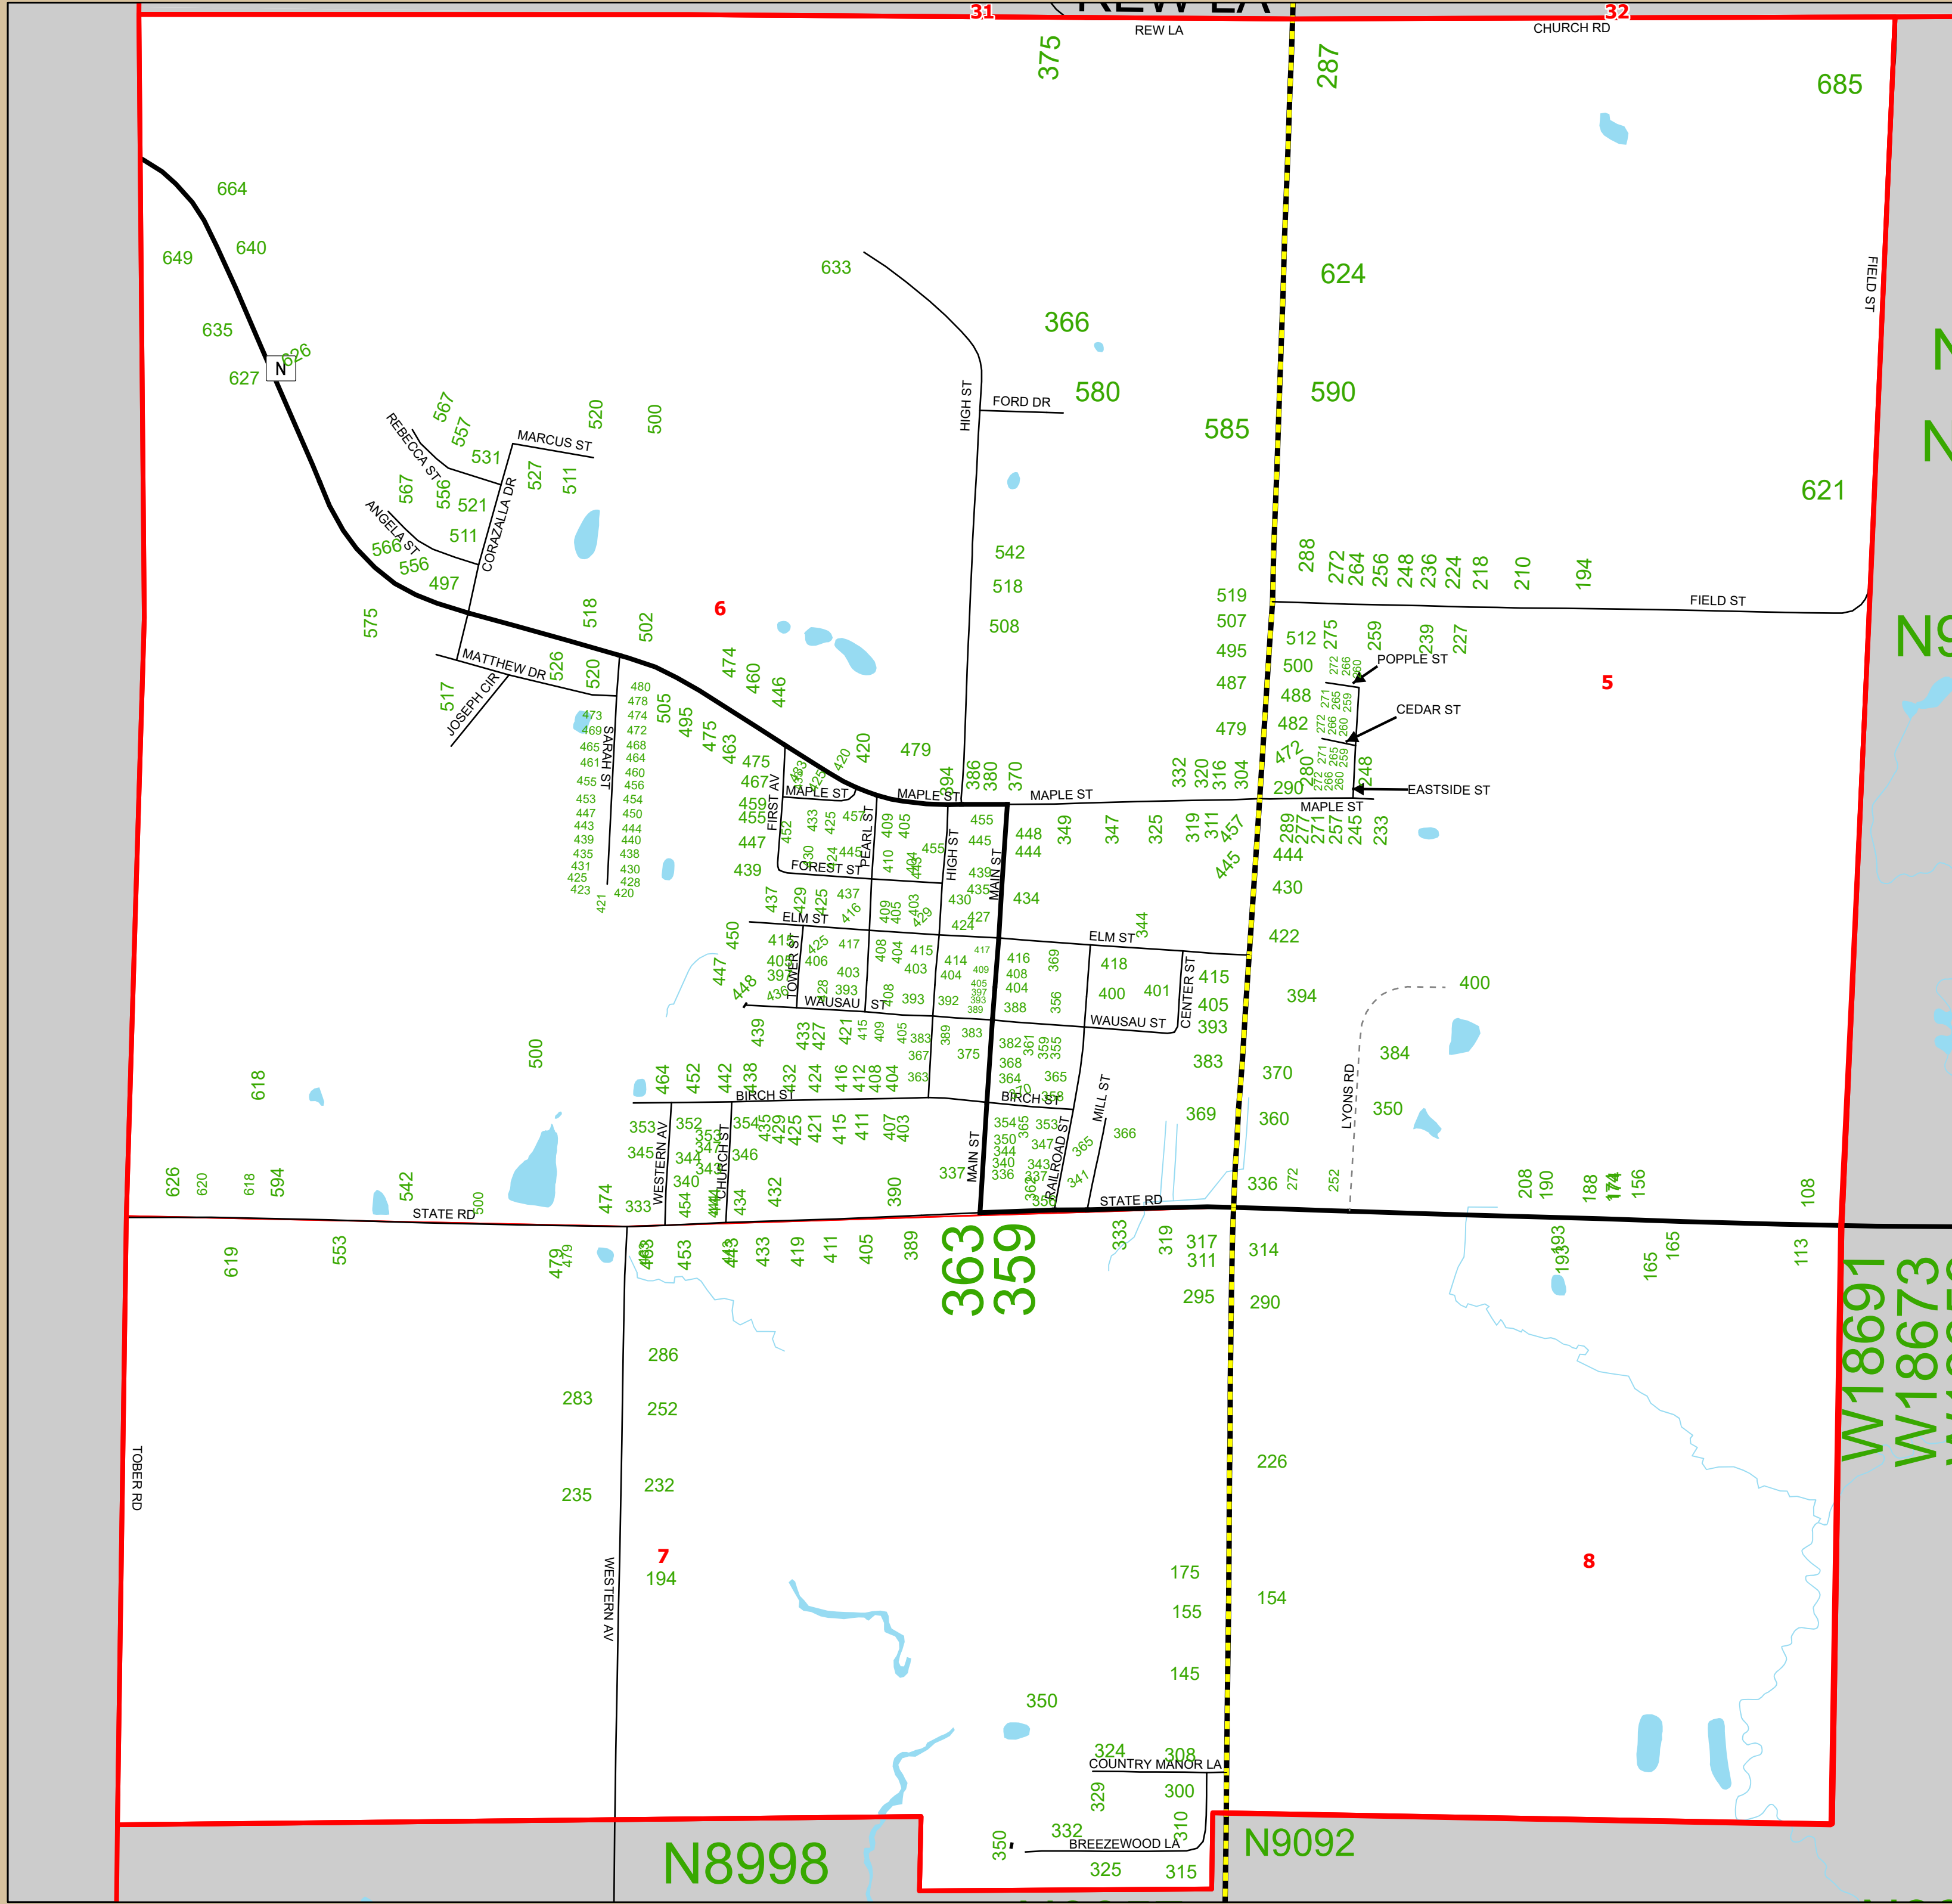

# Village of Birnamwood

- Federal/State Highways
- County Highways
- Municipal Roads
- Private Roads
- Railroads
- Waterbodies
- Municipalities
- Sections

Information depicted on this map was interpreted from digital orthophotography and various other land records. An attempt was made to accurately represent the information shown hereon, however, recent changes in the physical and cultural landscape many not be represented. This map is intended for planning and general use only. Please refer to the original source documents for detailed information. If you have any questions or discover any discrepancies on this map, please contact the Shawano County Technology Services Department: 715-526-4615.

Cartography: Nathan Wehrle  
 Shawano County GIS Technician  
 Date: 28 July, 2021