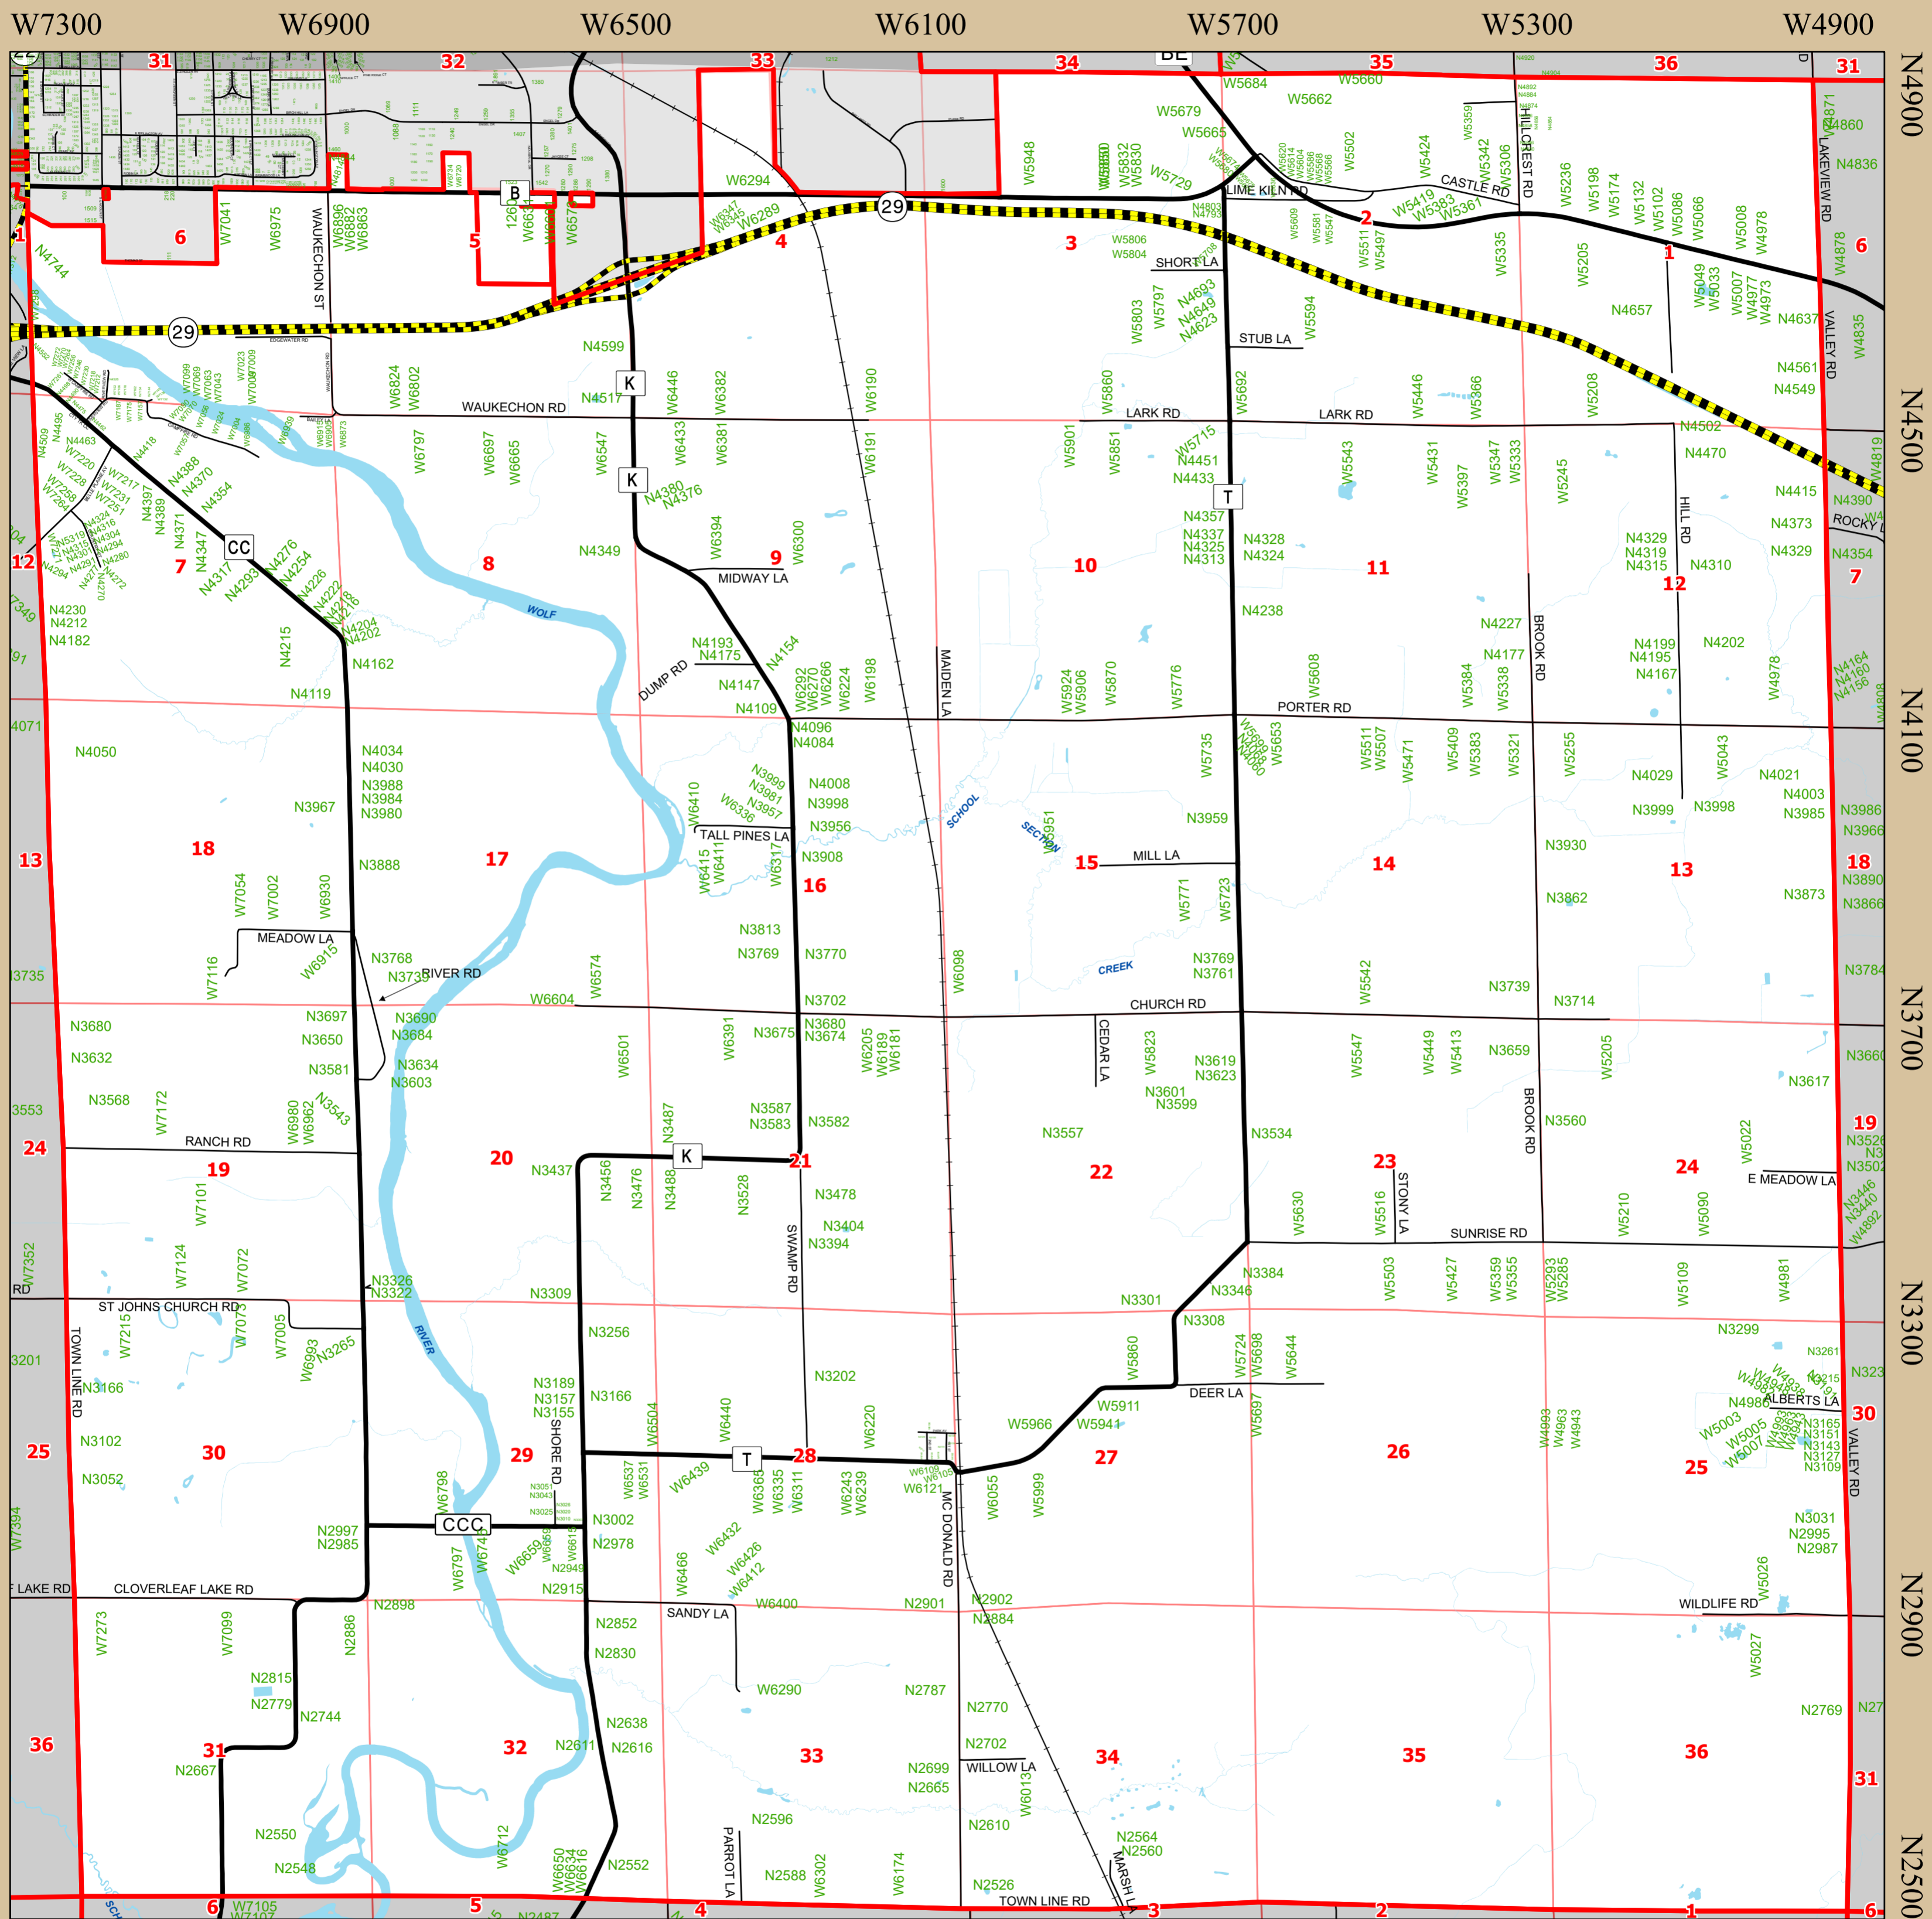

Town of Waukechon

T.26 N R.16 E.

- Federal/State Highways
- County Highways
- Municipal Roads
- Private Roads
- Railroads
- Waterbodies
- Municipalities
- Sections

Information depicted on this map was interpreted from digital orthophotography and various other land records. An attempt was made to accurately represent the information shown hereon, however, recent changes in the physical and cultural landscape many not be represented. This map is intended for planning and general use only. Please refer to the original source documents for detailed information. If you have any questions or discover any discrepancies on this map, please contact the Shawano County Technology Services Department: 715-526-4615.

Cartography: Nathan Wehrle
Shawano County GIS Technician
Date: 2 August, 2021

Town of Waukechon