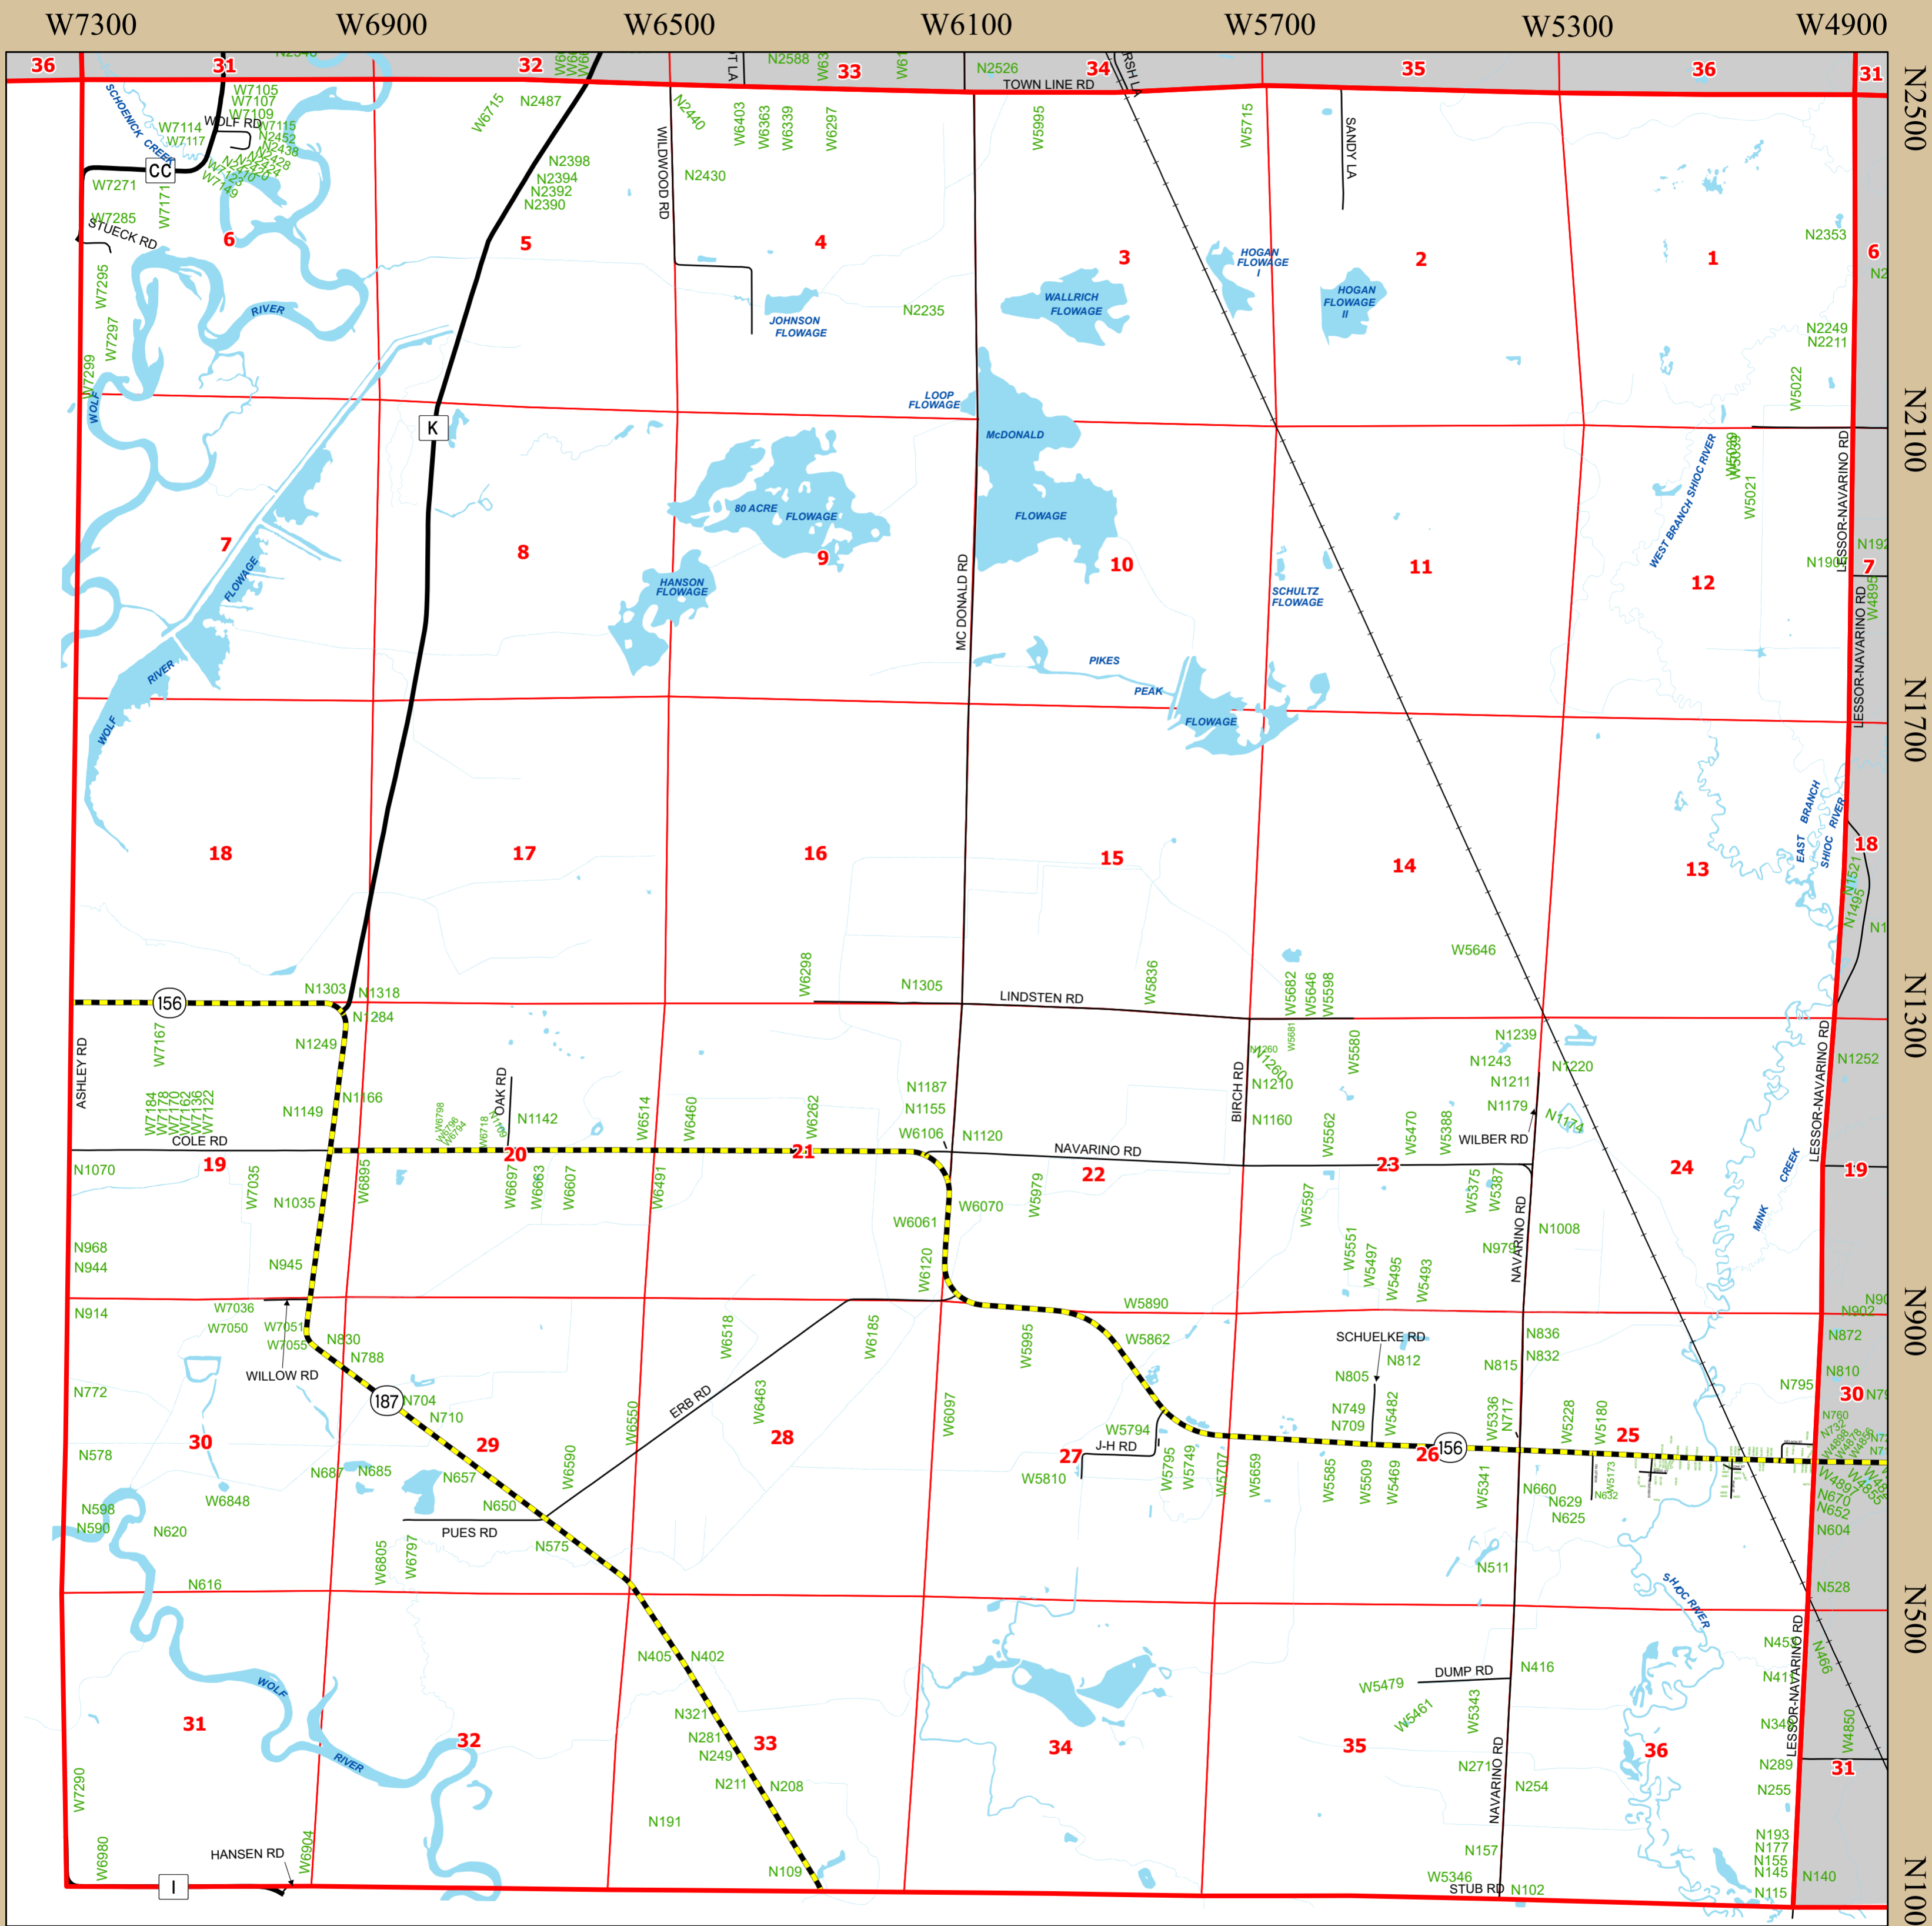

# Town of Navarino

T.25 N R.16 E.

- Federal/State Highways
- County Highways
- Municipal Roads
- Private Roads
- Railroads
- Waterbodies
- Municipalities
- Sections

Information depicted on this map was interpreted from digital orthophotography and various other land records. An attempt was made to accurately represent the information shown hereon, however, recent changes in the physical and cultural landscape many not be represented. This map is intended for planning and general use only. Please refer to the original source documents for detailed information. If you have any questions or discover any discrepancies on this map, please contact the Shawano County Technology Services Department: 715-526-4615.

Cartography: Nathan Wehrle  
Shawano County GIS Technician  
Date: 10 August, 2021

Town of Navarino