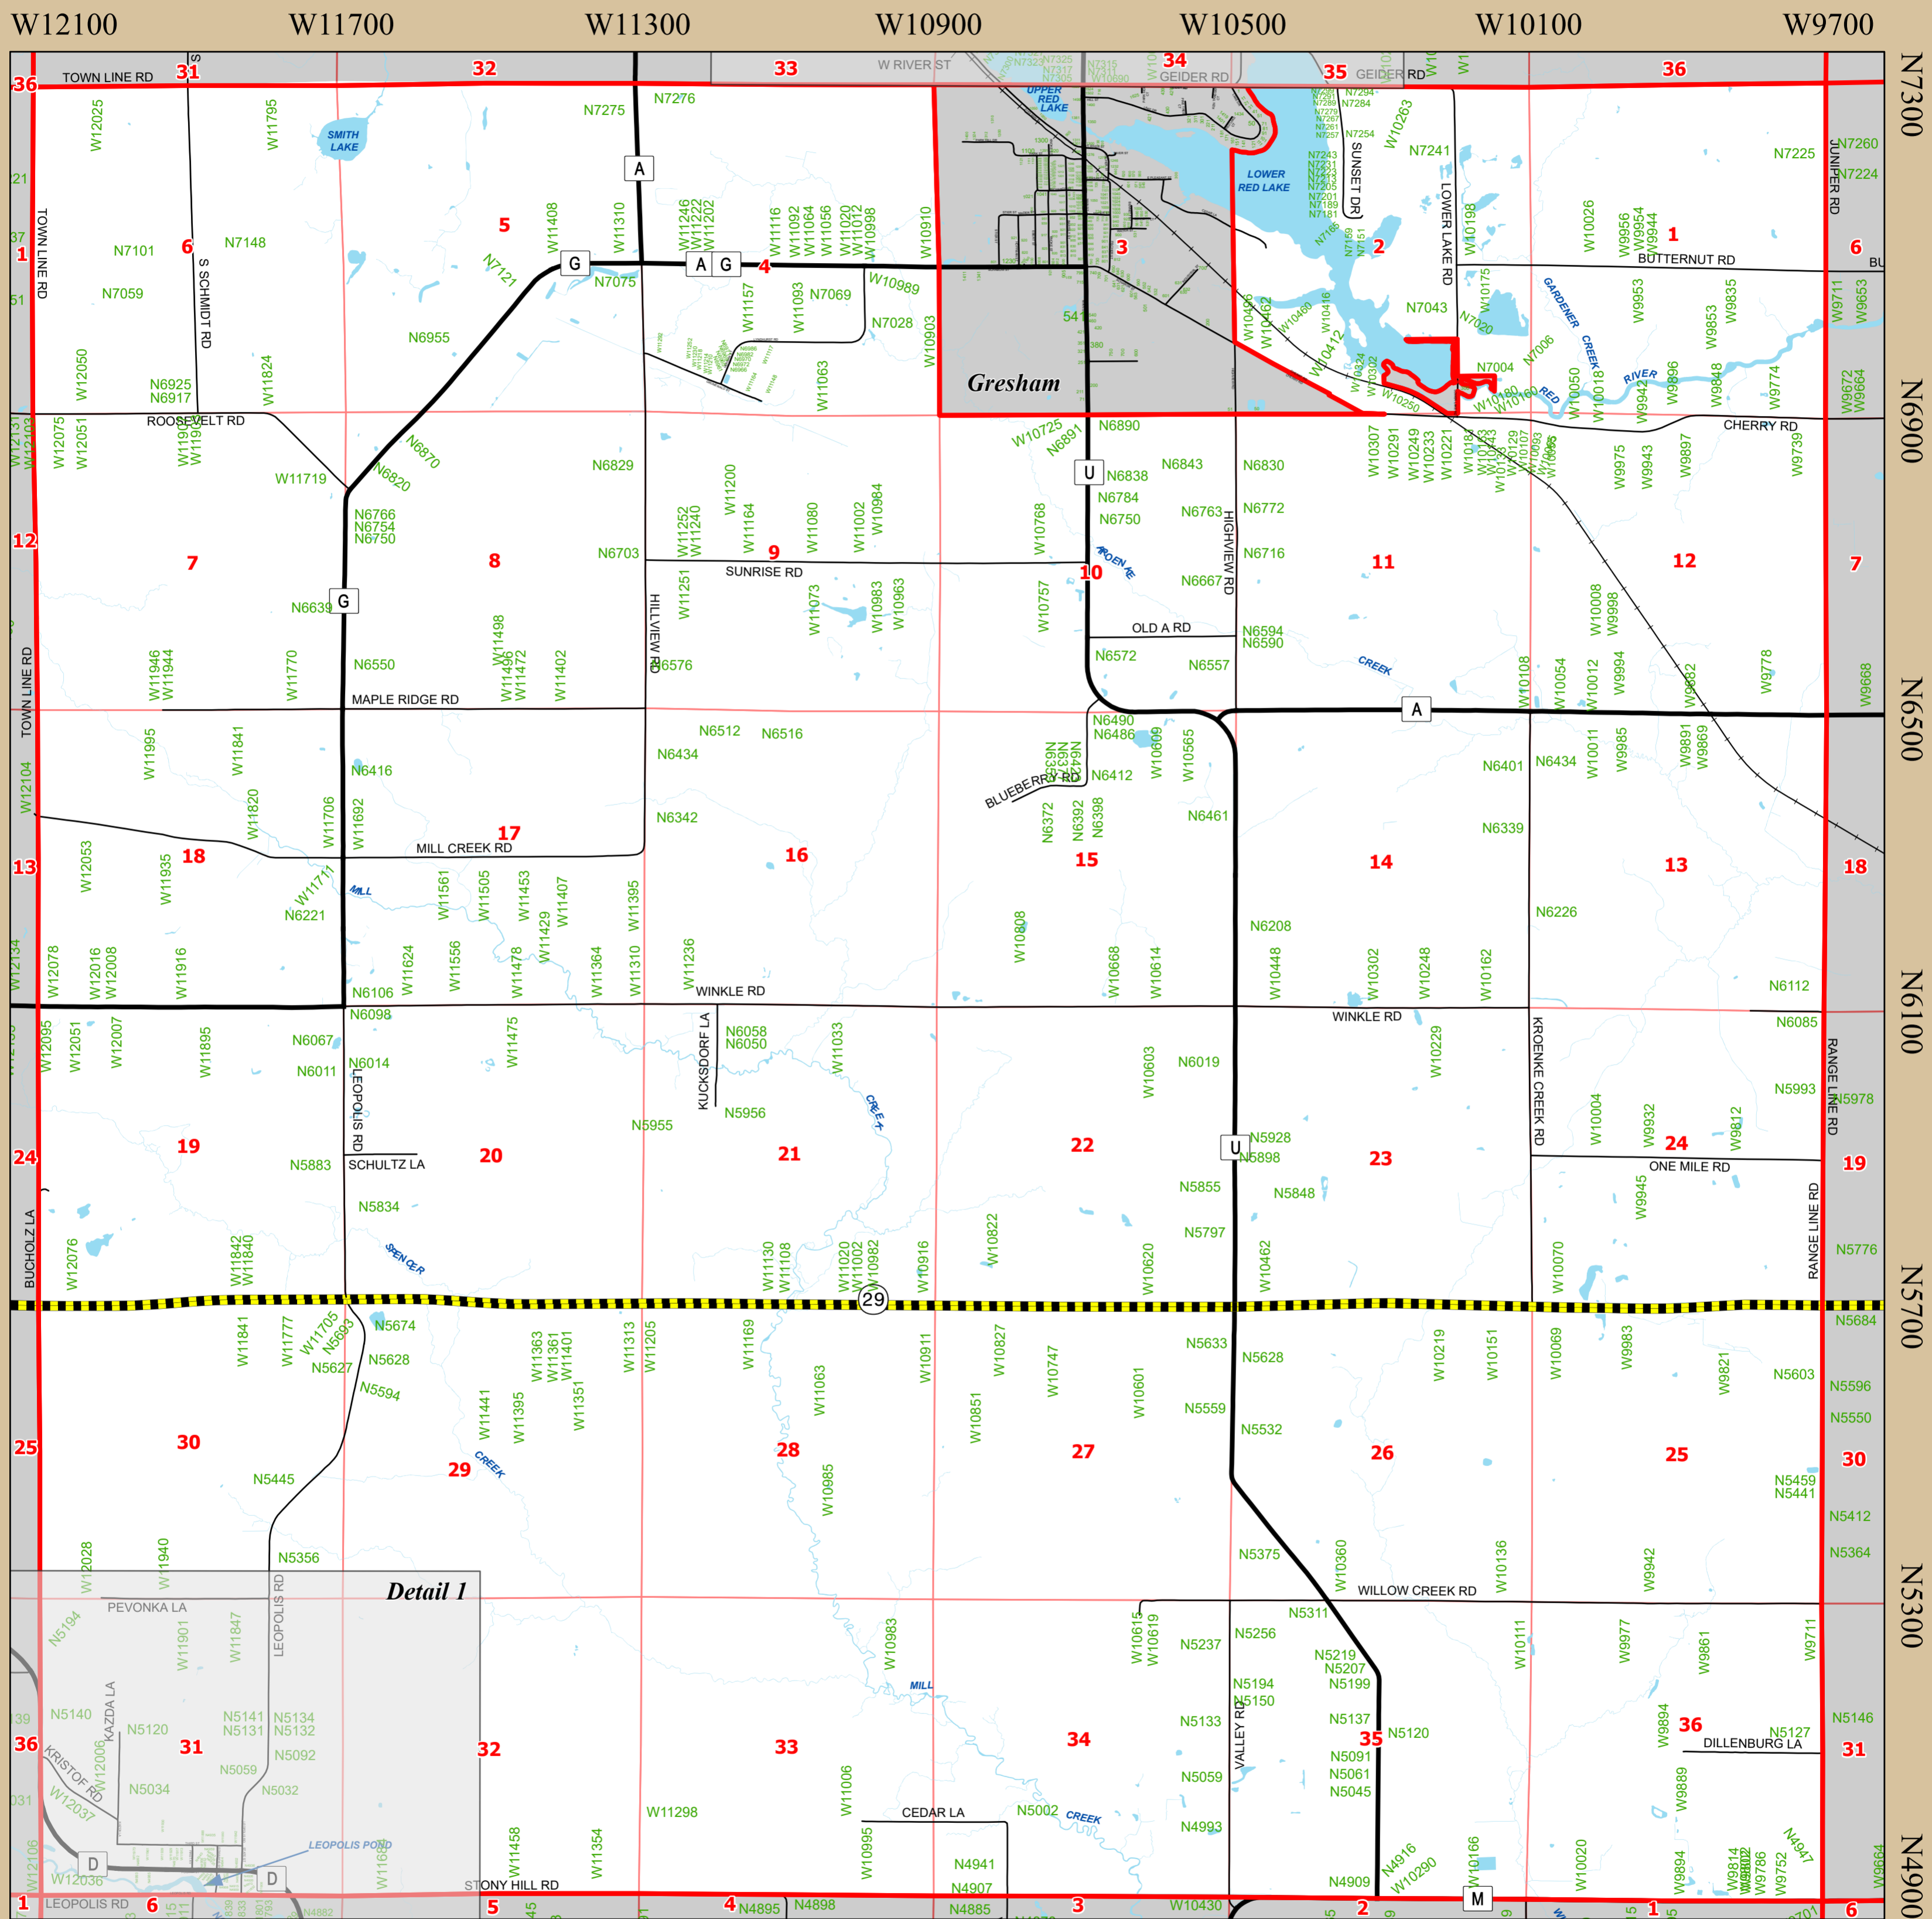

Town of Herman

T.27 N R.14 E.

- Federal/State Highways
- County Highways
- Municipal Roads
- Private Roads
- Railroads
- Waterbodies
- Municipalities
- Sections

Detail 1

Information depicted on this map was interpreted from digital orthophotography and various other land records. An attempt was made to accurately represent the information shown hereon, however, recent changes in the physical and cultural landscape many not be represented. This map is intended for planning and general use only. Please refer to the original source documents for detailed information. If you have any questions or discover any discrepancies on this map, please contact the Shawano County Technology Services Department: 715-526-4615.

Cartography: Nathan Wehrle
 Shawano County GIS Technician
 Date: 2 August, 2021