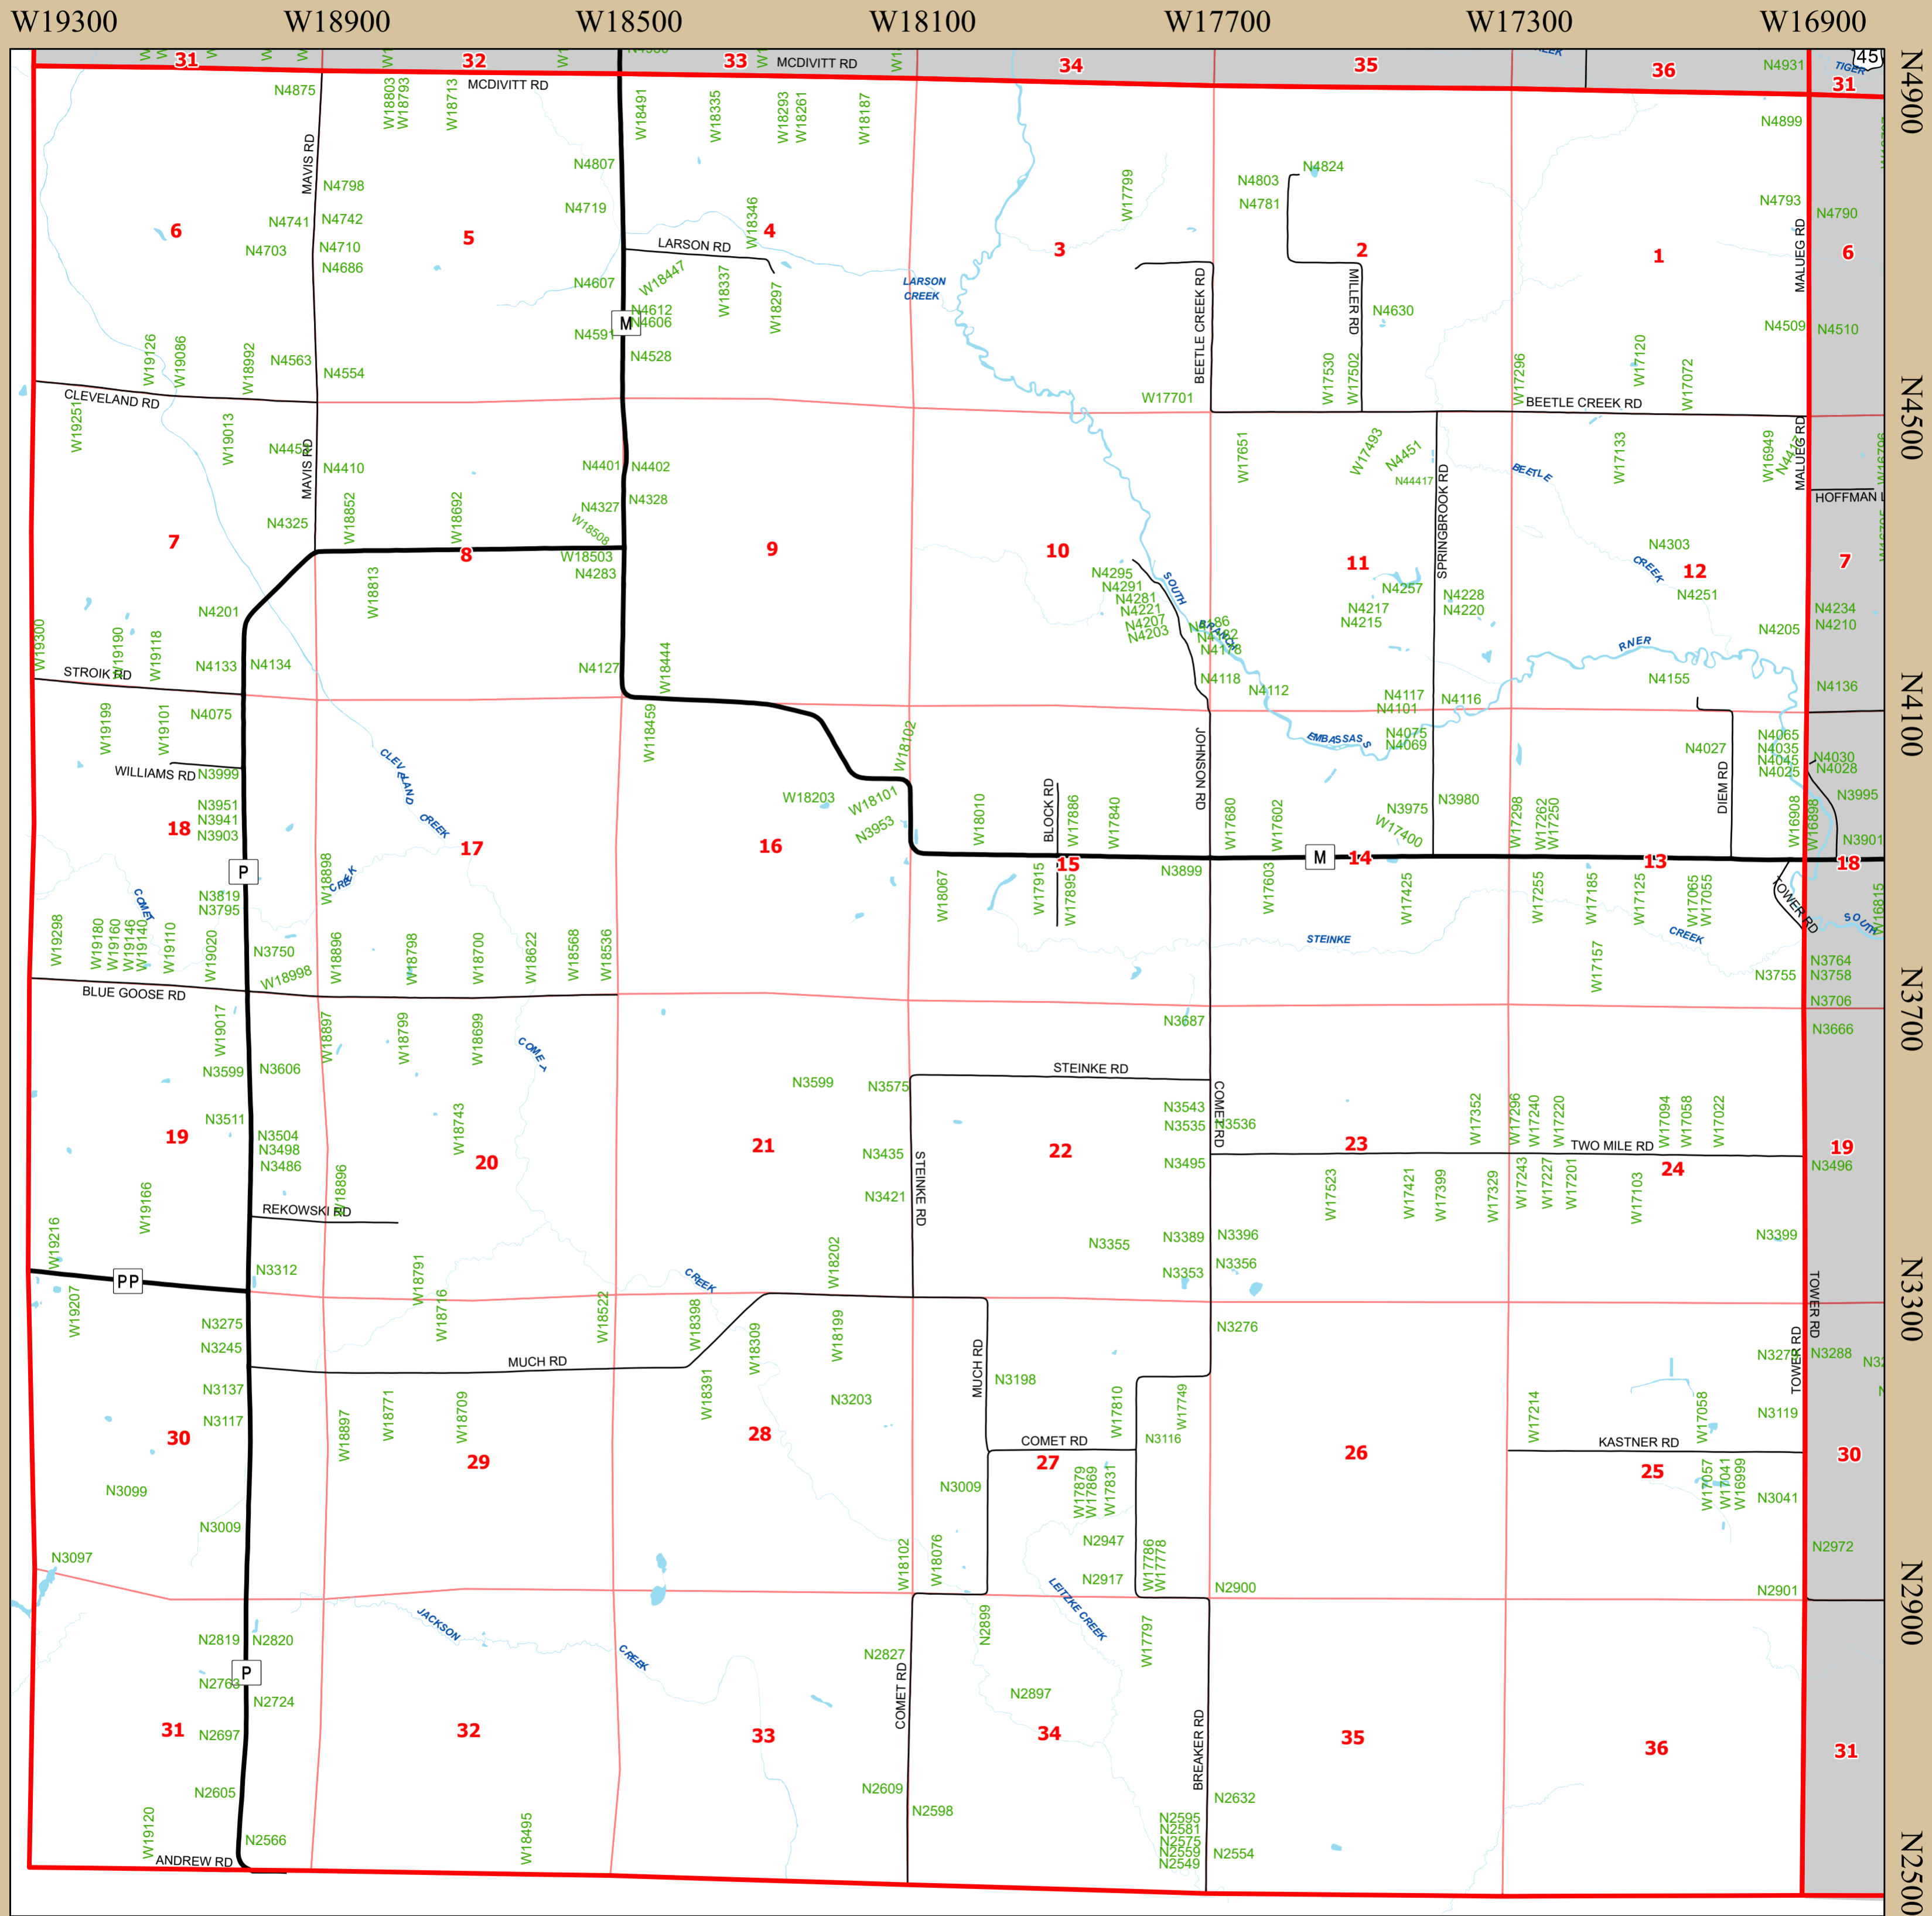

# Town of Germania

T.26 N R.11 E.

- Federal/State Highways
- County Highways
- Municipal Roads
- Private Roads
- Railroads
- Waterbodies
- Municipalities
- Sections

Information depicted on this map was interpreted from digital orthophotography and various other land records. An attempt was made to accurately represent the information shown hereon, however, recent changes in the physical and cultural landscape many not be represented. This map is intended for planning and general use only. Please refer to the original source documents for detailed information. If you have any questions or discover any discrepancies on this map, please contact the Shawano County Technology Services Department: 715-526-4615.

Cartography: Nathan Wehrle  
Shawano County GIS Technician  
Date: 28 July, 2021