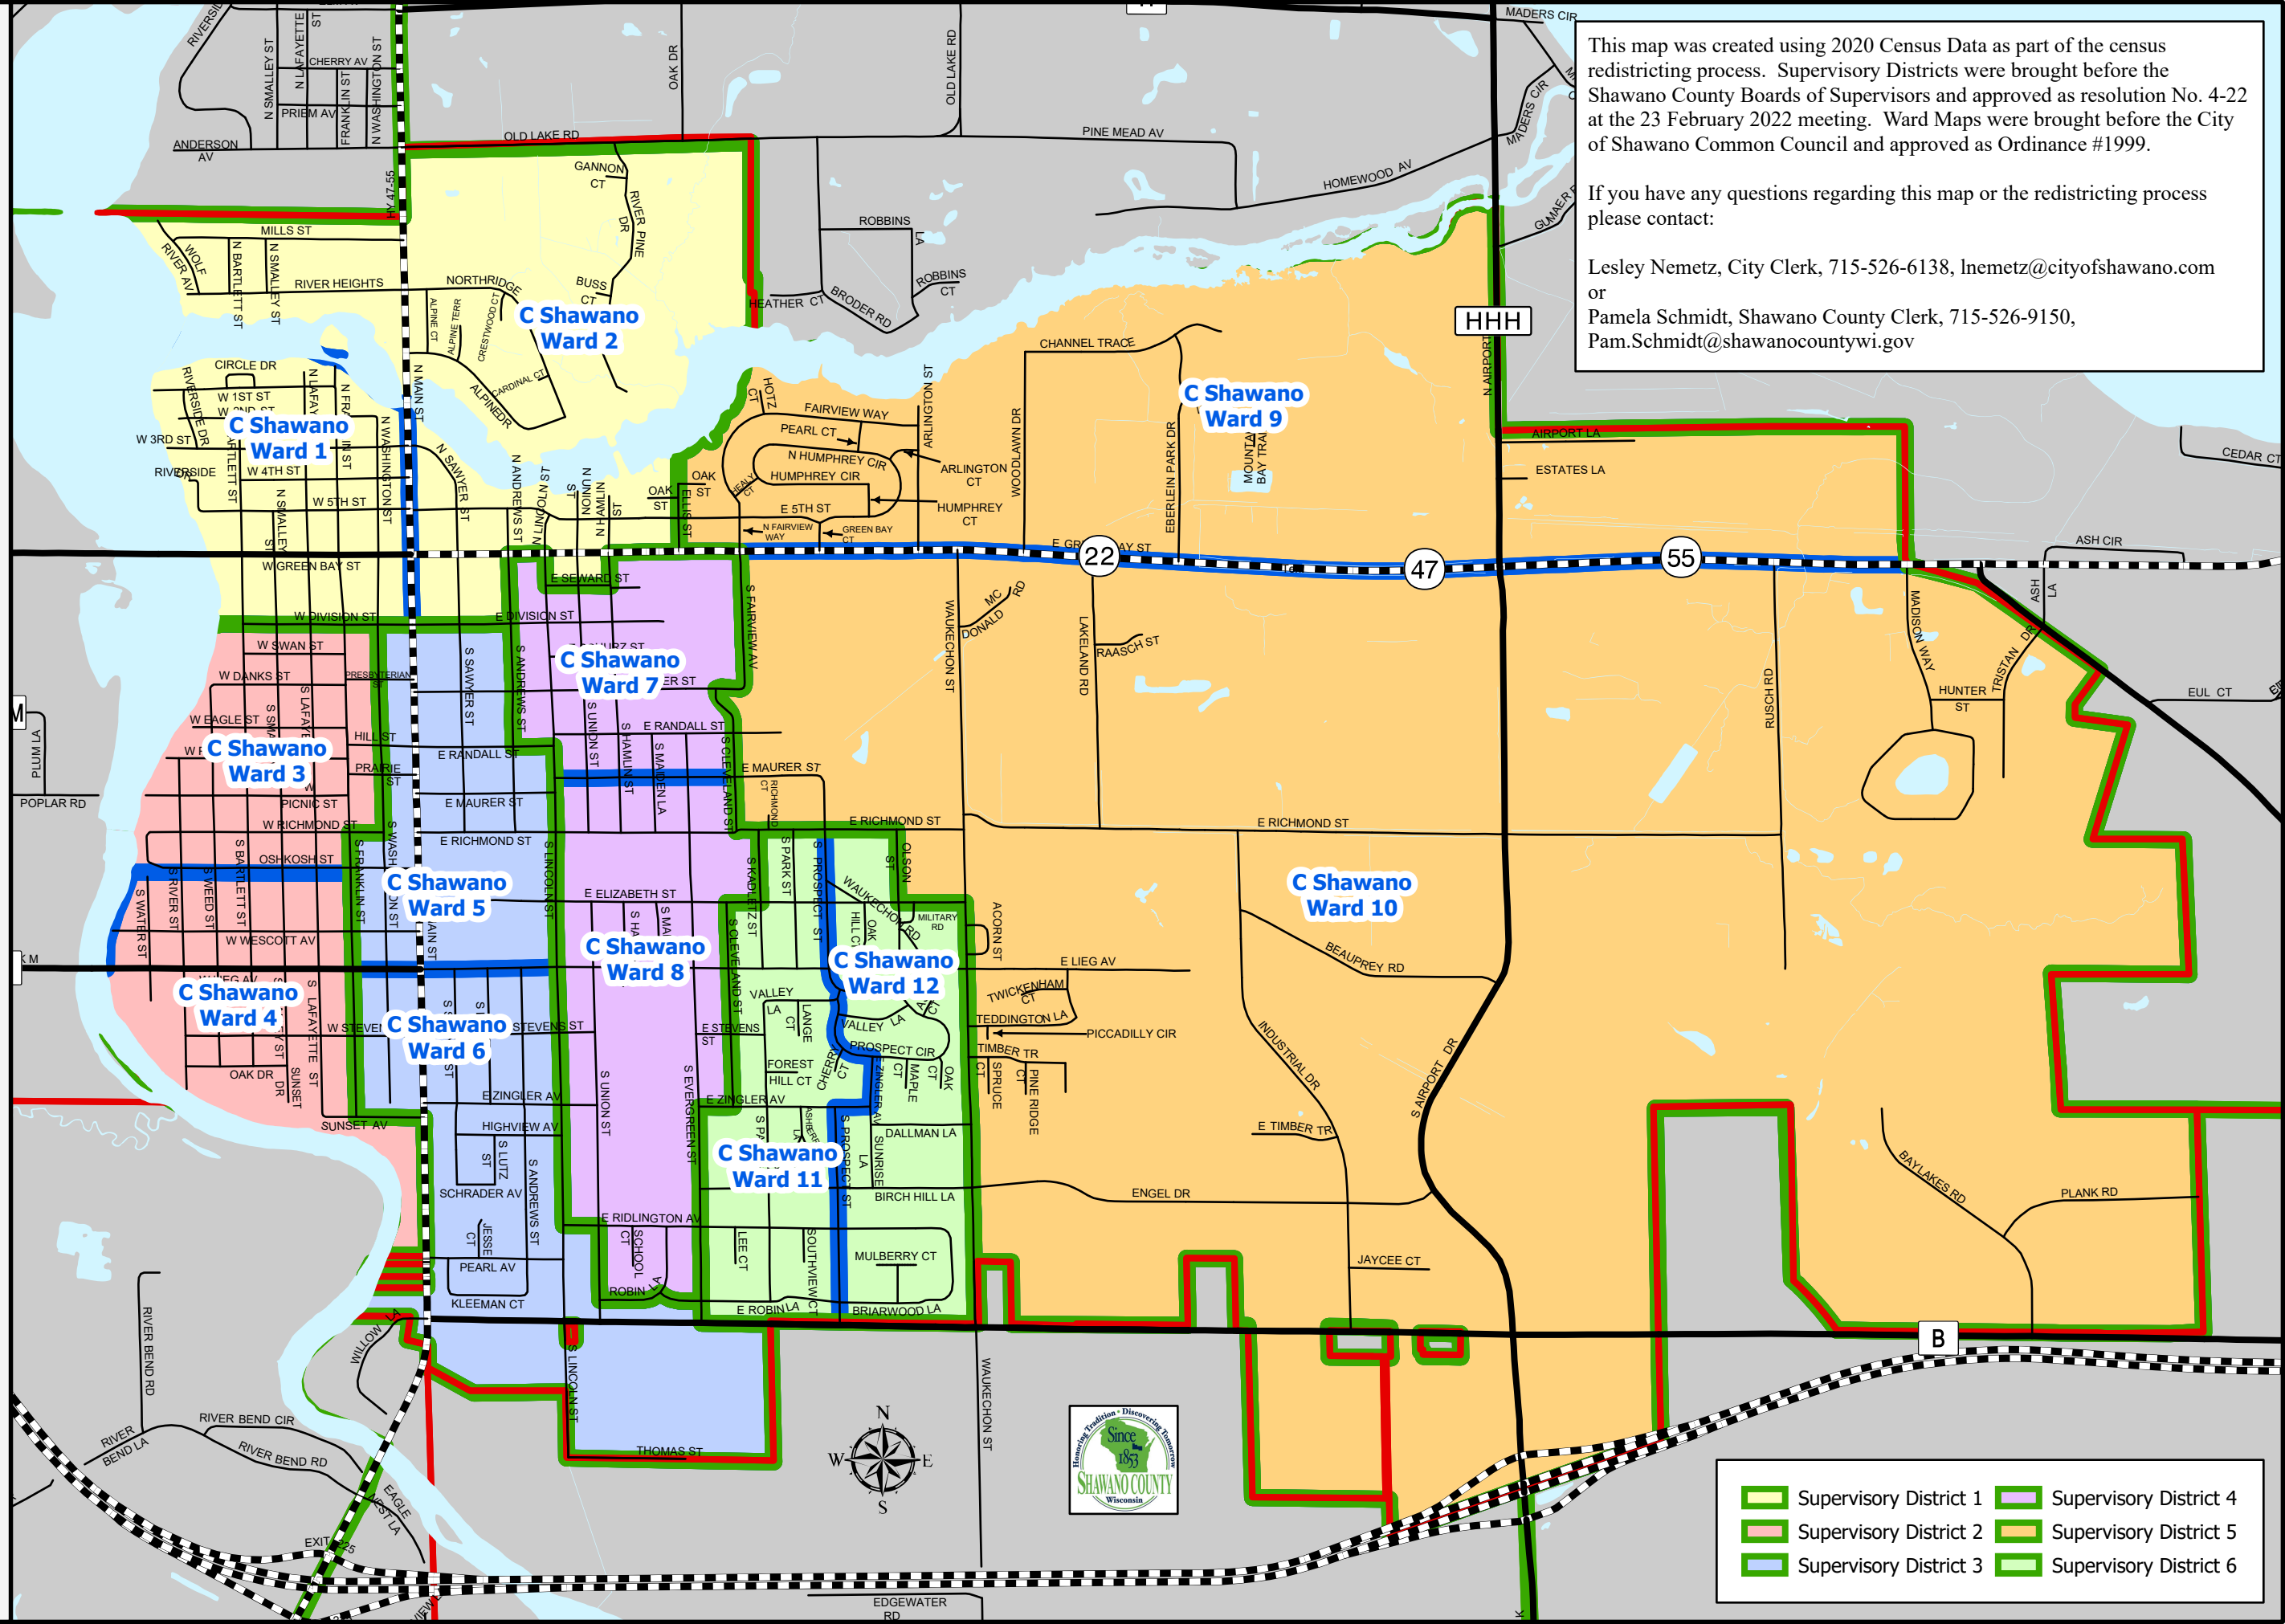

City of Shawano Supervisory/Aldermatic Districts and Voting Wards 2022-2024

This map was created using 2020 Census Data as part of the census redistricting process. Supervisory Districts were brought before the Shawano County Boards of Supervisors and approved as resolution No. 4-22 at the 23 February 2022 meeting. Ward Maps were brought before the City of Shawano Common Council and approved as Ordinance #1999.

Ward Population

Ward 1 = 761
Ward 2 = 766
Ward 3 = 824
Ward 4 = 723
Ward 5 = 638
Ward 6 = 902
Ward 7 = 747
Ward 8 = 805
Ward 9 = 823
Ward 10 = 724
Ward 11 = 773
Ward 12 = 757

	Supervisory District 1		Supervisory District 4
	Supervisory District 2		Supervisory District 5
	Supervisory District 3		Supervisory District 6